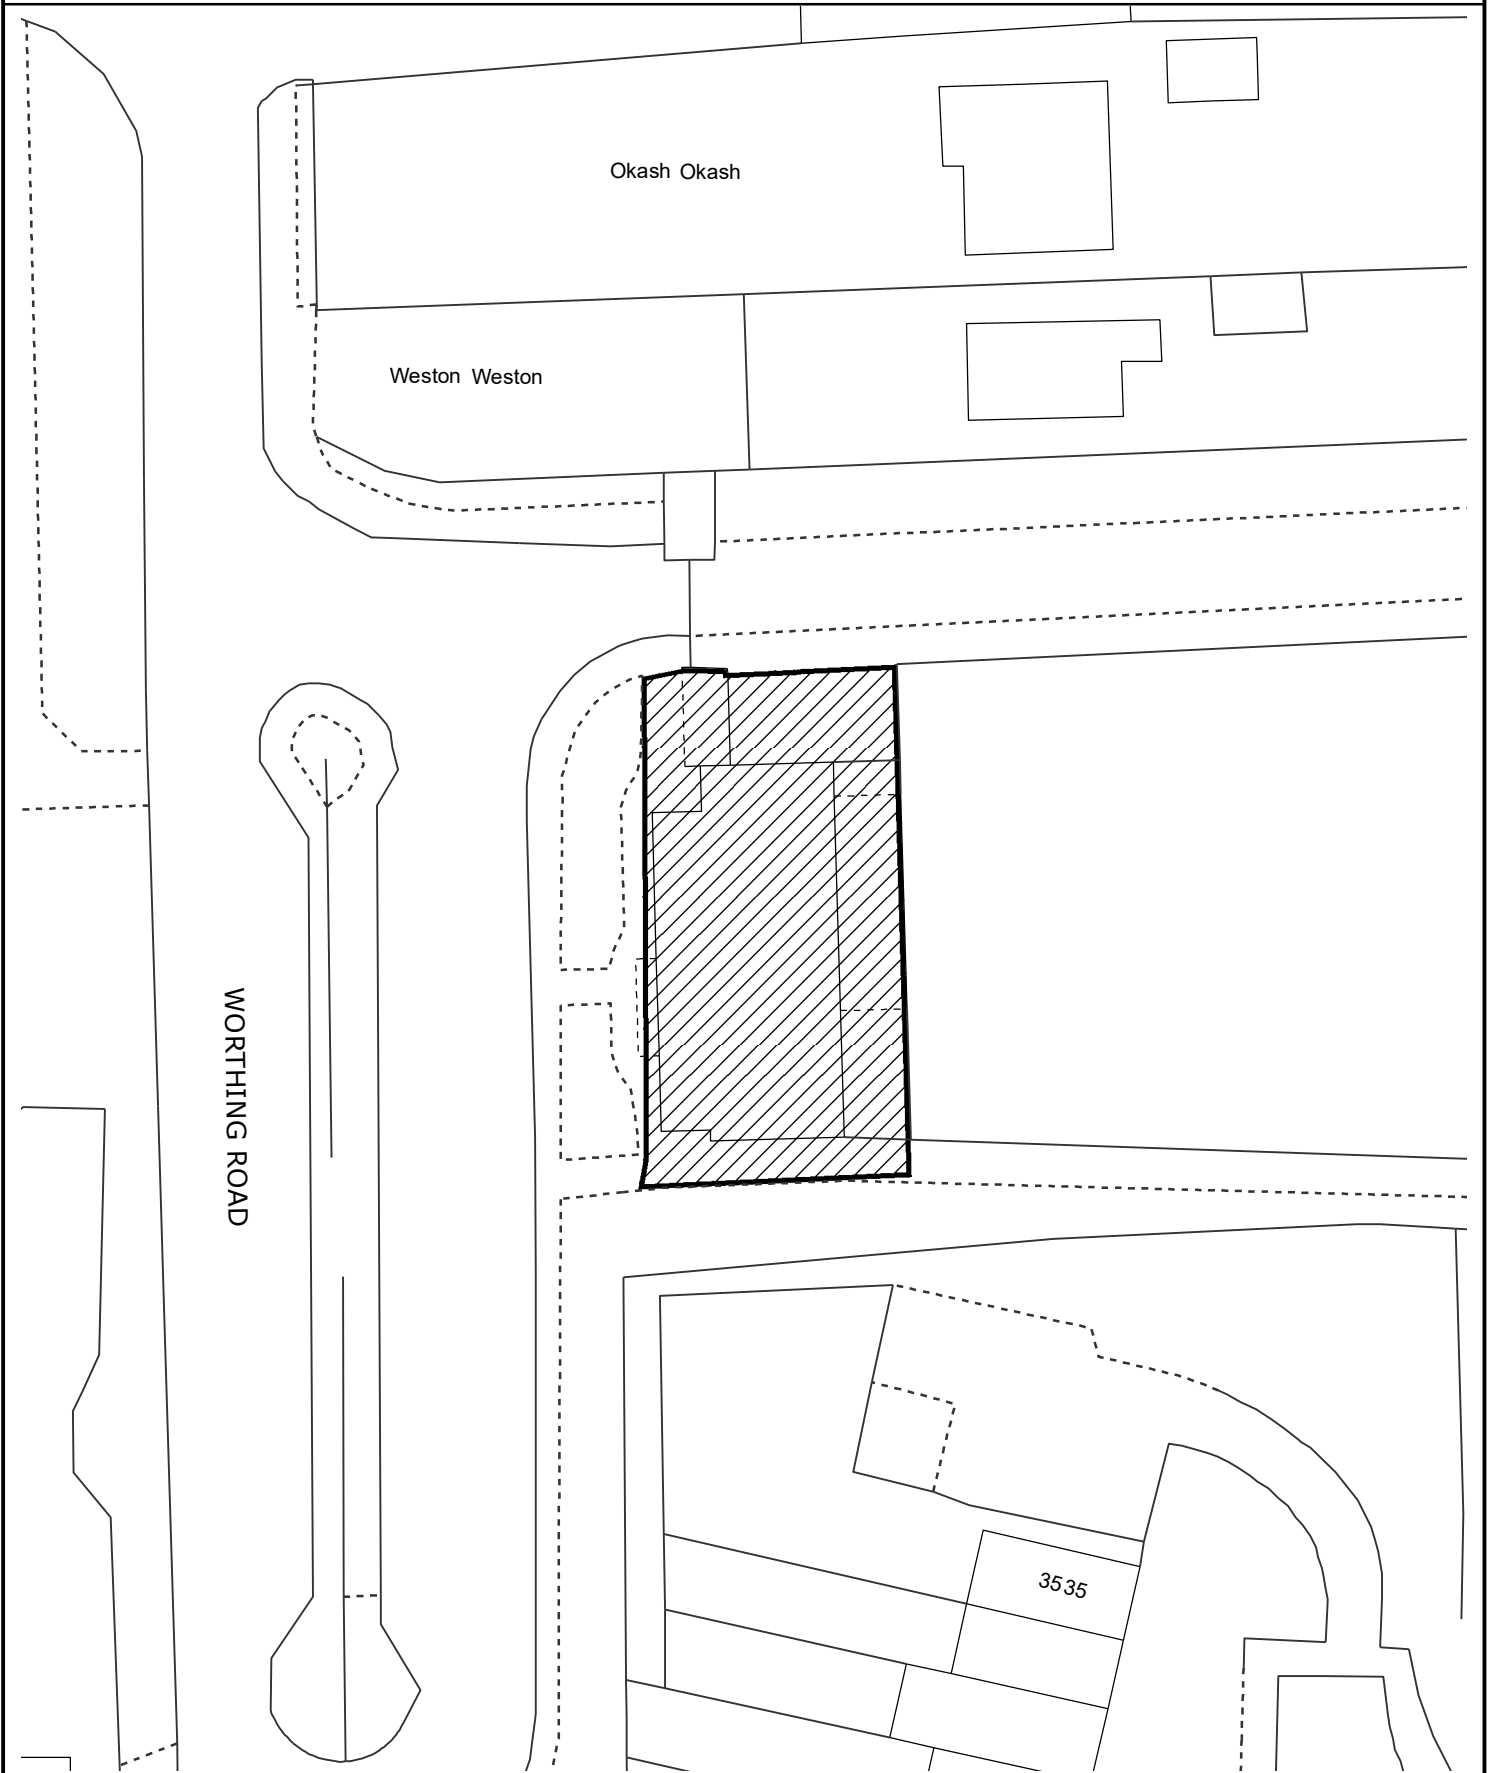

PROPERTY & ASSETS

Southwater Children & Family Centre

Reproduced from or based upon the 2022 Ordnance Survey mapping with the permission of the Controller of HMSO (c) Crown Copyright reserved. Unauthorised production infringes Crown Copyright and may lead to prosecution. WSCC Licence 100023447.

PLAN FOR IDENTIFICATION
ONLY

Not to Scale

Property & Assets
Directorate